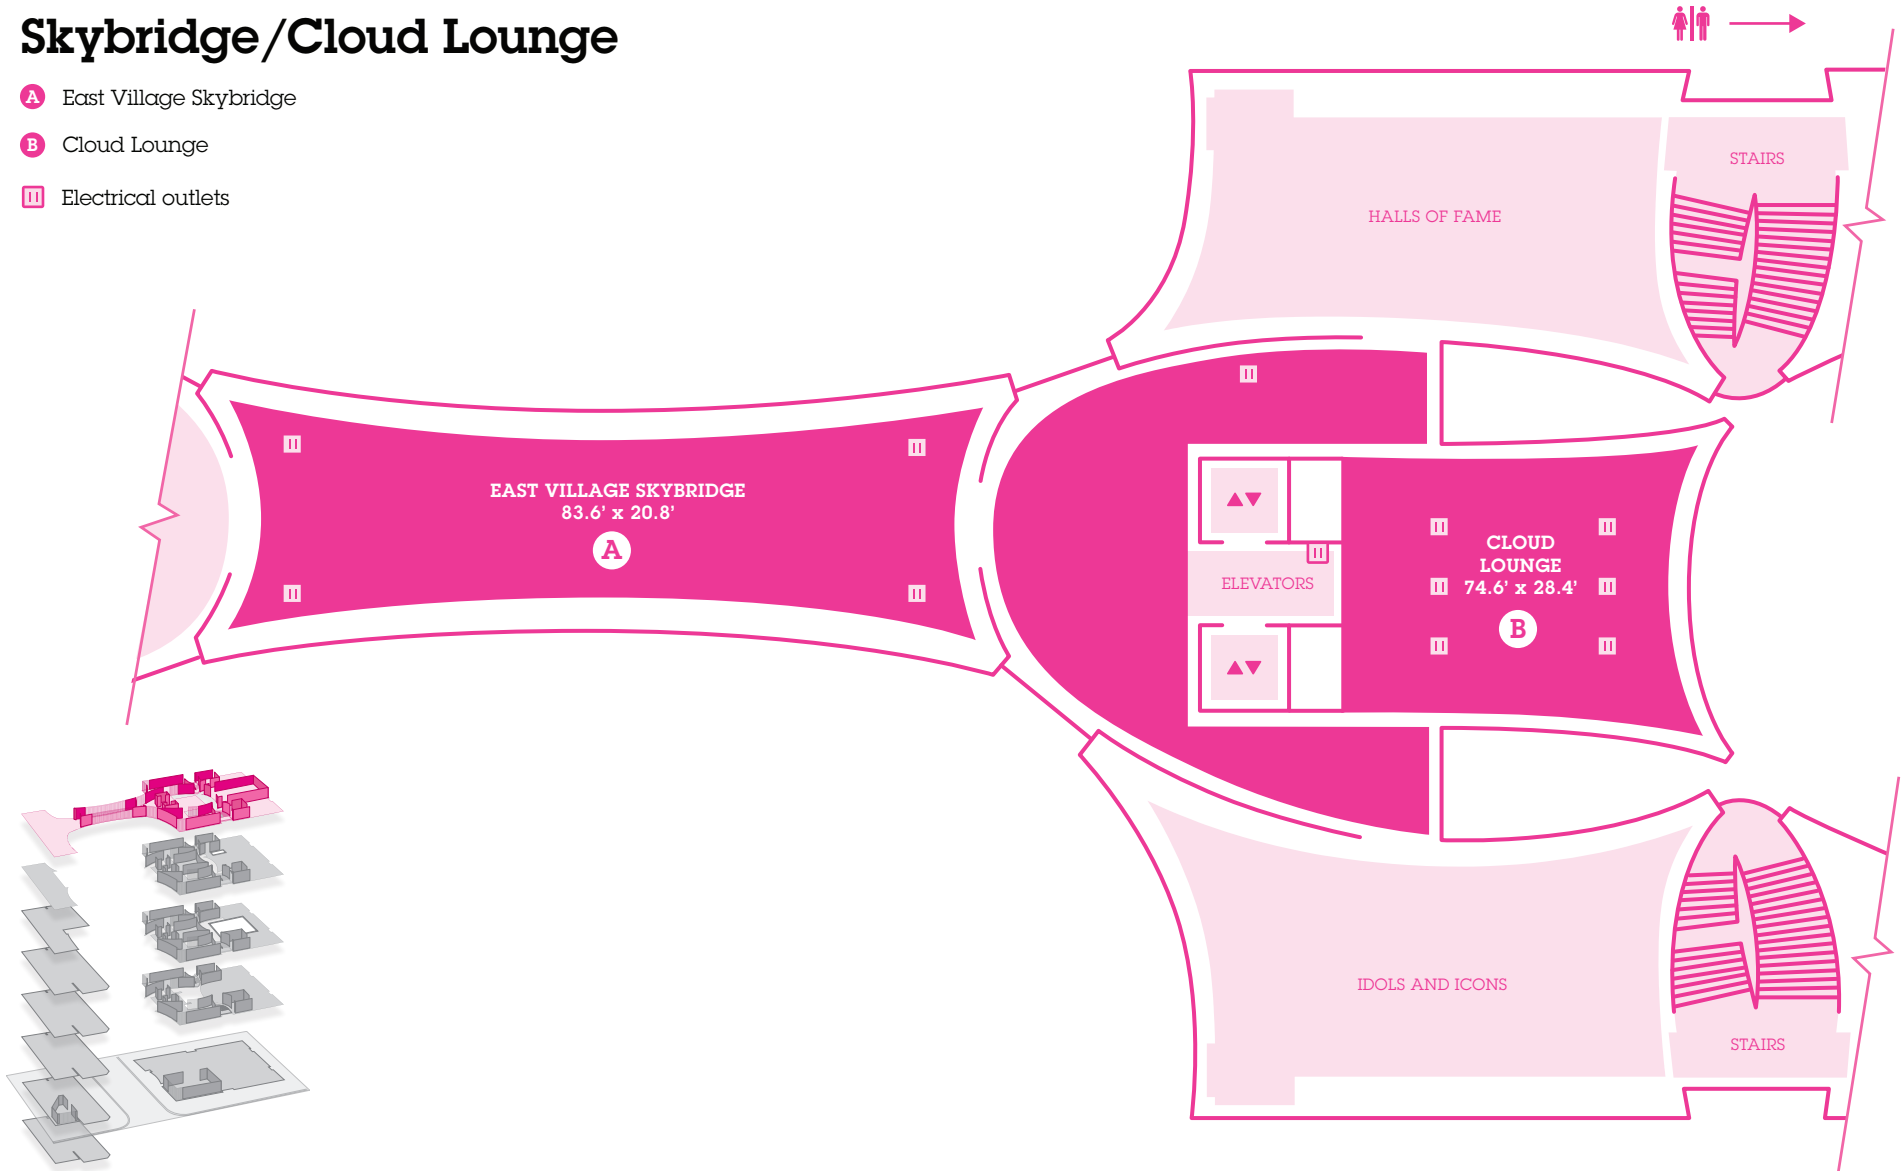

Level 1 (East Block) Canada Music Square

- **A** Café Rosso and NMC Shop
- **B** Canada Music Square
- **C** Drop-in Zone
- **D** Loading Dock
- **E** Food Servery
- Electrical outlets

Level 2 (East Block)

- A** Made in Canada
- B** Soundscapes
- C** Trailblazers
- D** Performance Hall
- E** Where Music Lives
-  Electrical outlets

Skybridge/Cloud Lounge

- A East Village Skybridge
- B Cloud Lounge
- Electrical outlets

Lower Level (West Block)

Level 1 (West Block)

King Eddy/
RSM/CKUA

Loading Dock **A**

Flair Foundation King Eddy
Lobby **B**

King Eddy **C**

Rolling Stones Mobile **D**

Level 3 (West Block) Administrative Offices

- Prairies Room A
- Northern Canada Room B
- Central Canada Room C

Level 4 (West Block) King Eddy Rooftop/ Education Classrooms

RBC Terrace Commons **A**

King Eddy Rooftop **B**