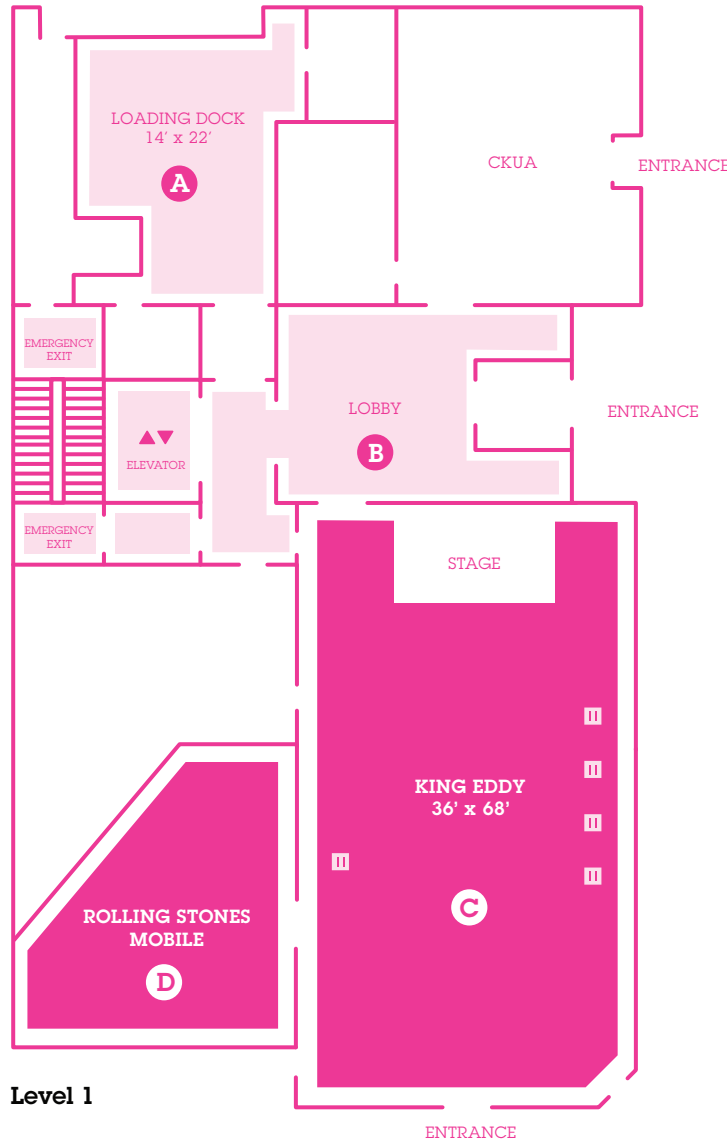

Level 1 (East Block) Canada Music Square

- **A** Café Rosso and NMC Shop
- **B** Canada Music Square
- **C** Drop-in Zone
- **D** Loading Dock
- **E** Food Servery
- Electrical outlets

Level 2 (East Block)

- A** Made in Canada
- B** Soundscapes
- C** Trailblazers
- D** Performance Hall
- E** Where Music Lives
-  Electrical outlets

Skybridge/Cloud Lounge

- A East Village Skybridge
- B Cloud Lounge
- Electrical outlets

Lower Level (West Block)

Level 1 (West Block)

King Eddy/
RSM/CKUA

Loading Dock **A**

Flair Foundation King Eddy
Lobby **B**

King Eddy **C**

Rolling Stones Mobile **D**

Level 3 (West Block) Administrative Offices

- Prairies Room A
- Northern Canada Room B
- Central Canada Room C

Level 4 (West Block) King Eddy Rooftop/ Education Classrooms

RBC Terrace Commons **A**

King Eddy Rooftop **B**