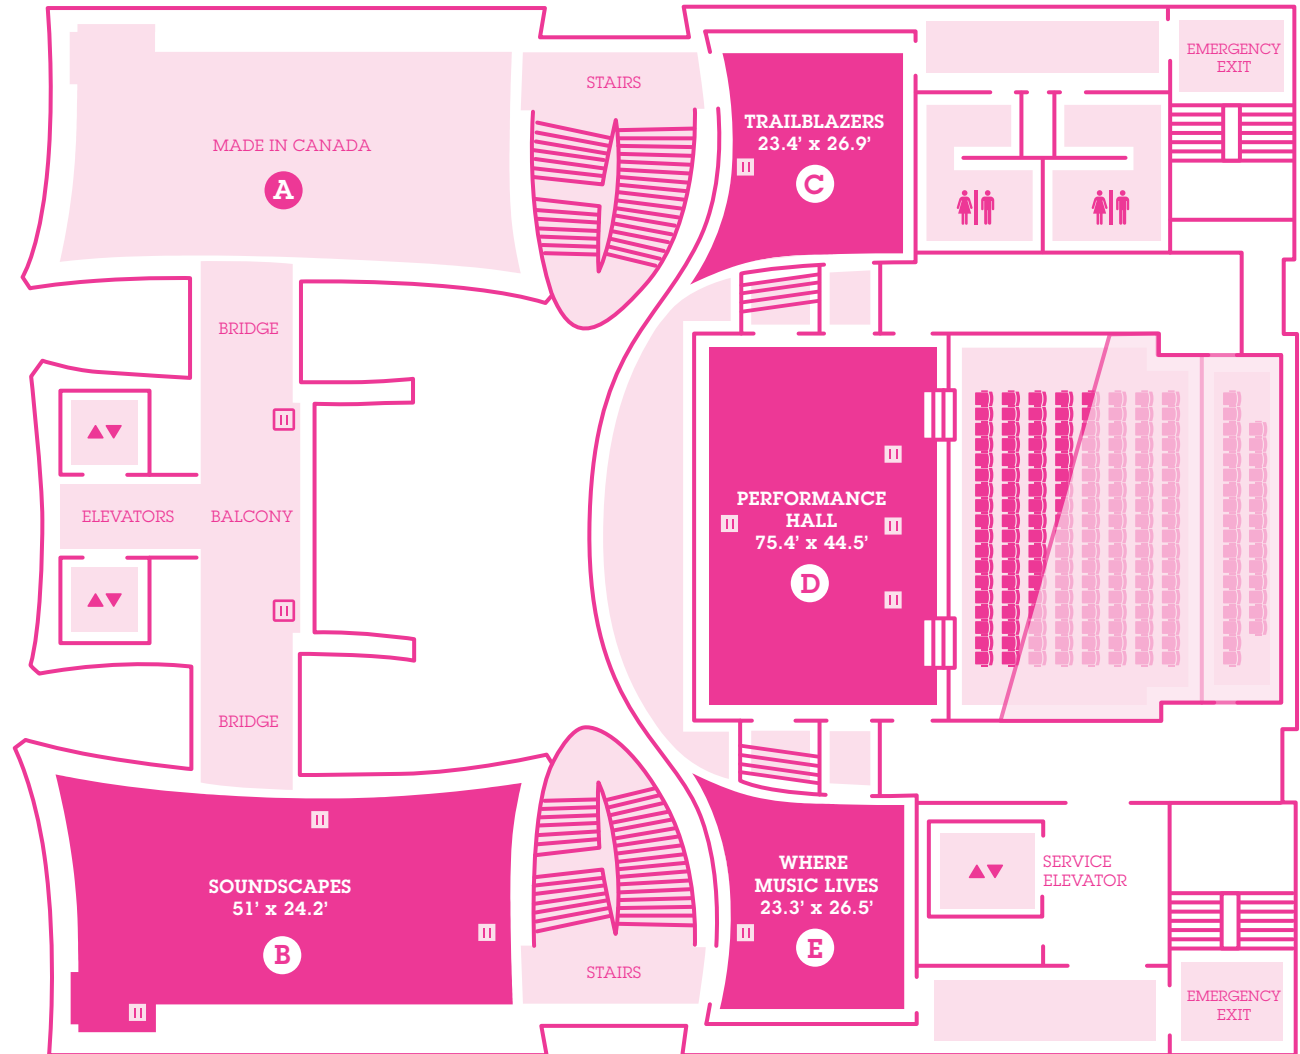

Level 1 (East Block) Canada Music Square

- **A** Café Rosso and NMC Shop
- **B** Canada Music Square
- **C** Drop-in Zone
- **D** Loading Dock
- **E** Food Servery
- Electrical outlets

Level 2 (East Block)

- A** Made in Canada
- B** Soundscapes
- C** Trailblazers
- D** Performance Hall
- E** Where Music Lives
-  Electrical outlets

Skybridge/Cloud Lounge

- A East Village Skybridge
- B Cloud Lounge
- Electrical outlets

Lower Level (West Block)

Level 1 (West Block)

King Eddy/
RSM/CKUA

Loading Dock **A**

Flair Foundation King Eddy
Lobby **B**

King Eddy **C**

Rolling Stones Mobile **D**

Level 3 (West Block) Administrative Offices

- Prairies Room A
- Northern Canada Room B
- Central Canada Room C

Level 4 (West Block) King Eddy Rooftop/ Education Classrooms

RBC Terrace Commons **A**

King Eddy Rooftop **B**