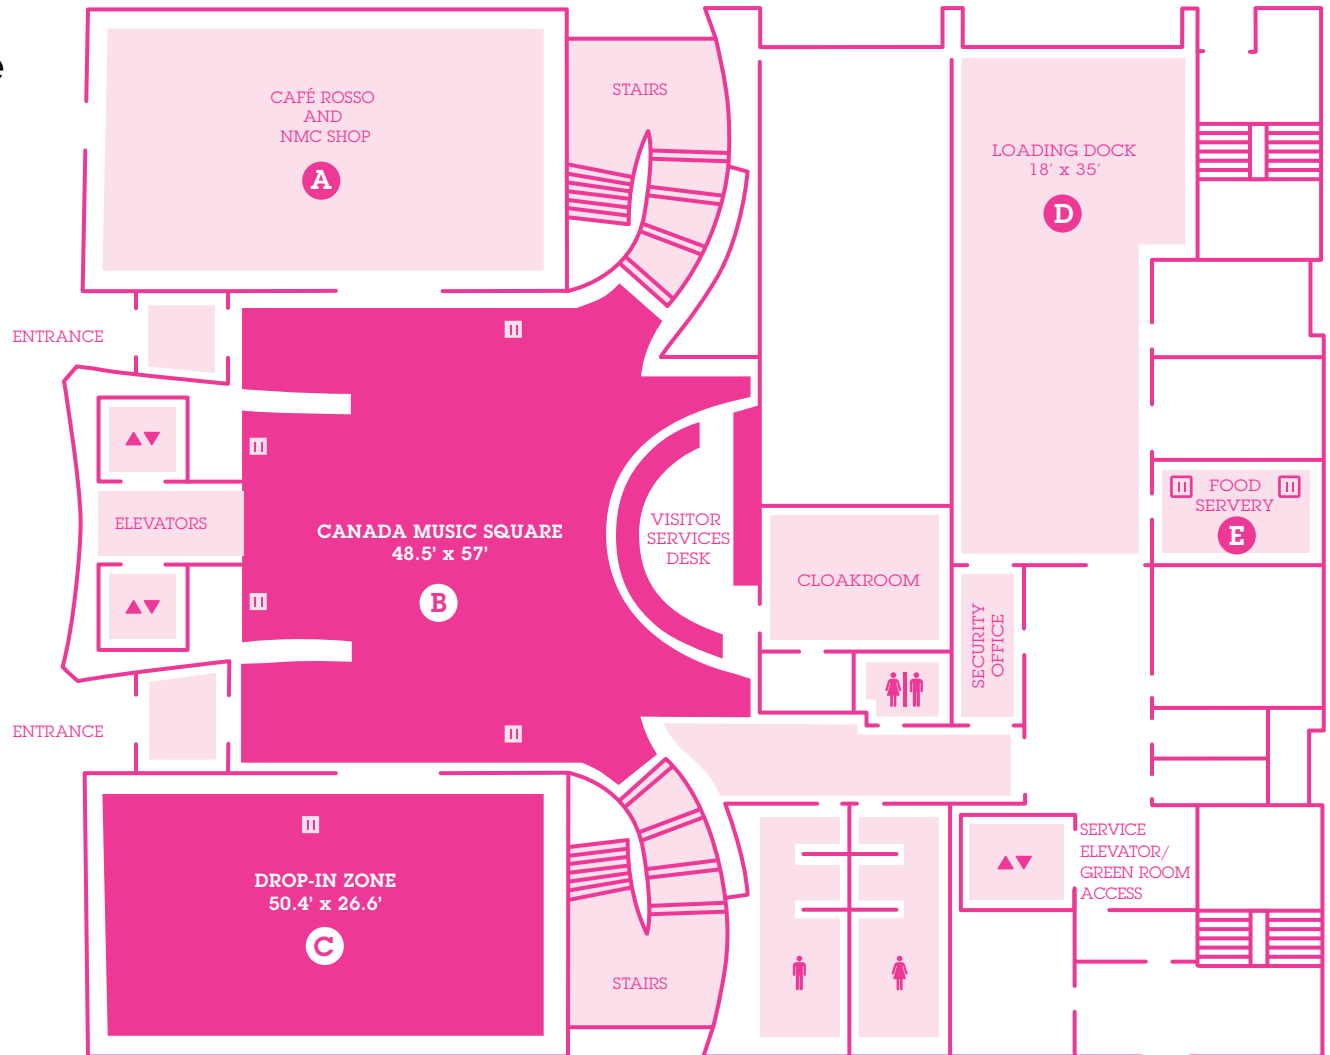

Level 1 (East Block) Canada Music Square

- **A** Café Rosso and NMC Shop
- **B** Canada Music Square
- **C** Drop-in Zone
- **D** Loading Dock
- **E** Food Servery
- Electrical outlets

Level 2 (East Block)

- A** Made in Canada
- B** Soundscapes
- C** Trailblazers
- D** Performance Hall
- E** Where Music Lives
-  Electrical outlets

Skybridge/Cloud Lounge

- A East Village Skybridge
- B Cloud Lounge
- Electrical outlets

Lower Level (West Block)

Level 1 (West Block)

King Eddy/
RSM/CKUA

Loading Dock **A**

Flair Foundation King Eddy
Lobby **B**

King Eddy **C**

Rolling Stones Mobile **D**

Level 3 (West Block) Administrative Offices

- Prairies Room A
- Northern Canada Room B
- Central Canada Room C

Level 4 (West Block) King Eddy Rooftop/ Education Classrooms

RBC Terrace Commons **A**

King Eddy Rooftop **B**