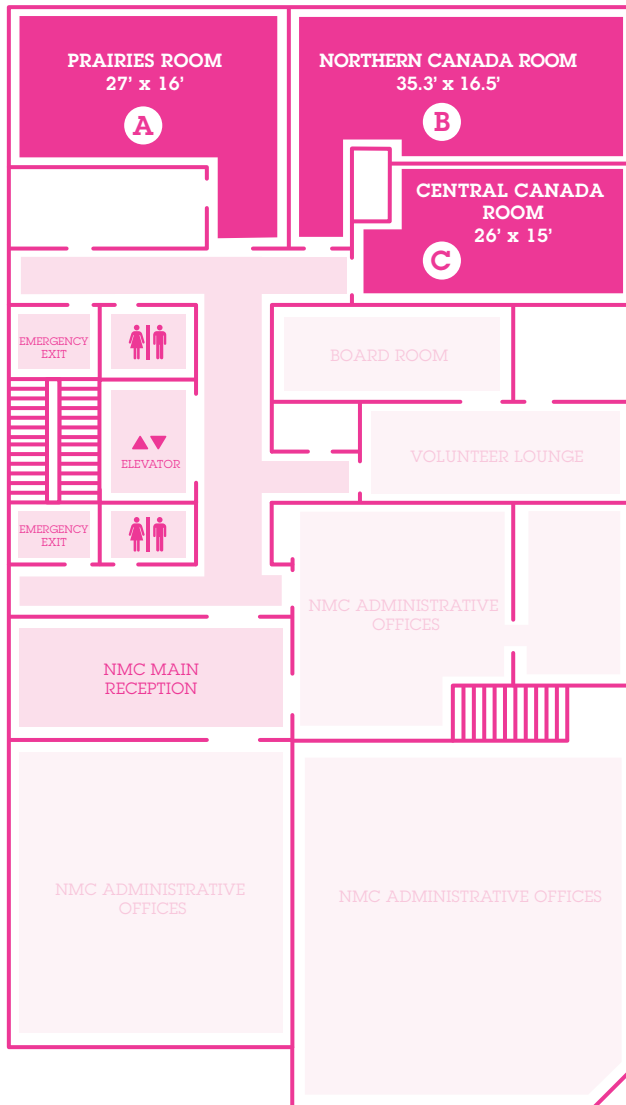

Level 1 (East Block) Canada Music Square

- **A** Café Rosso and NMC Shop
- **B** Canada Music Square
- **C** Drop-in Zone
- **D** Loading Dock
- **E** Food Servery
- Electrical outlets

Level 2 (East Block)

- A** Made in Canada
- B** Soundscapes
- C** Trailblazers
- D** Performance Hall
- E** Where Music Lives
-  Electrical outlets

Skybridge/Cloud Lounge

- A East Village Skybridge
- B Cloud Lounge
- Electrical outlets

Lower Level (West Block)

Level 1 (West Block)

King Eddy/
RSM/CKUA

Loading Dock **A**

Flair Foundation King Eddy
Lobby **B**

King Eddy **C**

Rolling Stones Mobile **D**

Level 3 (West Block) Administrative Offices

- Prairies Room A
- Northern Canada Room B
- Central Canada Room C

Level 4 (West Block) King Eddy Rooftop/ Education Classrooms

RBC Terrace Commons **A**

King Eddy Rooftop **B**