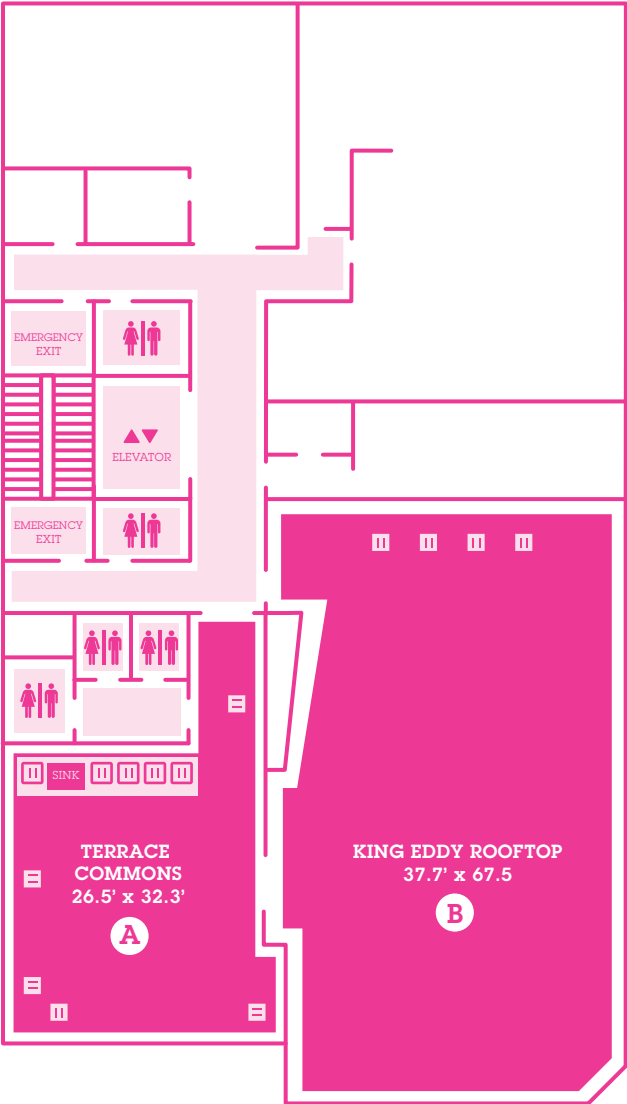

Level 1 (East Block) Canada Music Square

- **A** Café Rosso and NMC Shop
- **B** Canada Music Square
- **C** Drop-in Zone
- **D** Loading Dock
- **E** Food Servery
- Electrical outlets

Level 2 (East Block)

- A** Made in Canada
- B** Soundscapes
- C** Trailblazers
- D** Performance Hall
- E** Where Music Lives
-  Electrical outlets

Skybridge/Cloud Lounge

- A East Village Skybridge
- B Cloud Lounge
- Electrical outlets

Lower Level (West Block)

Level 1 (West Block)

King Eddy/
RSM/CKUA

Loading Dock **A**

Flair Foundation King Eddy
Lobby **B**

King Eddy **C**

Rolling Stones Mobile **D**

Level 3 (West Block) Administrative Offices

- Prairies Room A
- Northern Canada Room B
- Central Canada Room C

Level 4 (West Block) King Eddy Rooftop/ Education Classrooms

RBC Terrace Commons **A**

King Eddy Rooftop **B**