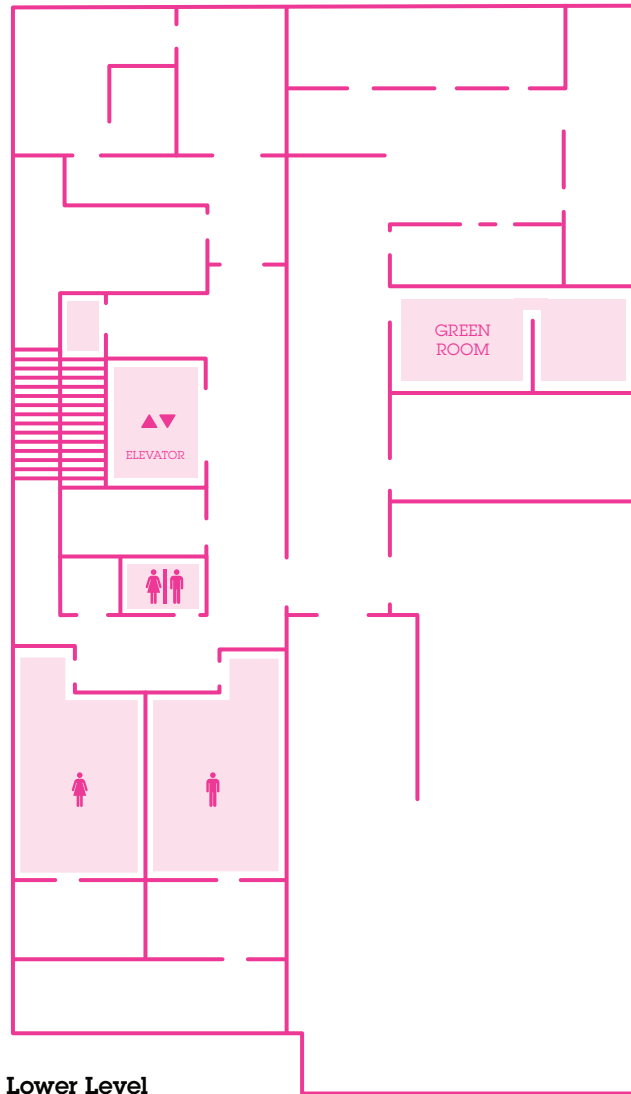

Level 1 (East Block) Canada Music Square

- **A** Café Rosso and NMC Shop
- **B** Canada Music Square
- **C** Drop-in Zone
- **D** Loading Dock
- **E** Food Servery
- Electrical outlets

Level 2 (East Block)

- A** Made in Canada
- B** Soundscapes
- C** Trailblazers
- D** Performance Hall
- E** Where Music Lives
-  Electrical outlets

Skybridge/Cloud Lounge

- A East Village Skybridge
- B Cloud Lounge
- Electrical outlets

Lower Level (West Block)

Level 1 (West Block)

King Eddy/
RSM/CKUA

Loading Dock **A**

Flair Foundation King Eddy
Lobby **B**

King Eddy **C**

Rolling Stones Mobile **D**

Level 3 (West Block) Administrative Offices

- Prairies Room A
- Northern Canada Room B
- Central Canada Room C

Level 4 (West Block) King Eddy Rooftop/ Education Classrooms

RBC Terrace Commons **A**

King Eddy Rooftop **B**